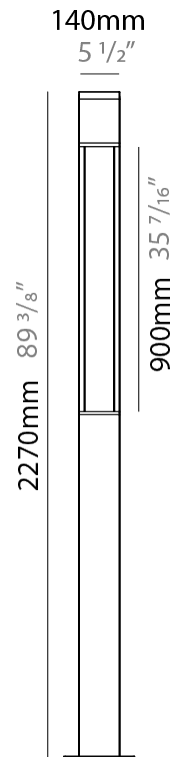

GENERAL

Series: Tetra
Subseries: Tetra Parco
Brand: Platek
Division: Exterior
Mounting Type: Post
Mounting Location: Above Ground
Subcategory: Pedestrian

PHYSICAL

Shape: Rectangle
Length (mm): 140
Length (in): 5 1/2
Width (mm): 140
Width (in): 5 1/2
Height (mm): 2270
Height (in): 89 3/8
Light Distribution: Direct
Screws: A4 stainless steel
Diffuser: Clear tempered glass
[Fixture Finish: BLK / WHI / GRY / COR / ANT / BRZ](#)
Fixture Material: Extruded Aluminum

ELECTRICAL

Lamp Type: LED
Input Wattage (W): 41
Total Output Wattage (W): 38
Dimming: Non-Dimming / Phase Dimming (120vac Only)
Driver Included: Yes
Driver Location: Integrated
Driver Type: Constant Current - 120 / 277Vac
Driver Class: Class 2
Input Voltage (V): 120 - 277
Constant Current (MA): 1050
Upon Request: (Not included - see components [IP65 or higher enclosure to be supplied by others]) Remote: 0-10Vdc dimming

LED

[Color Temperature (°K): 3000 / 4000](#)
Max. Delivered Lumen (lm): 2390 / 2485
Nominal Lumen (lm): 4900 / 5145
CRI: >80 CRI
Lamp Life (hrs): 60000

OPTICAL

RATINGS AND CERTIFICATIONS

Certified By: Certified for North American Standards
IP rating: IP65
IK Rating: IK10
Bug Rating: B1 U0 G1

PROJECT
TYPE
SPECIFIER
QUANTITY
DATE