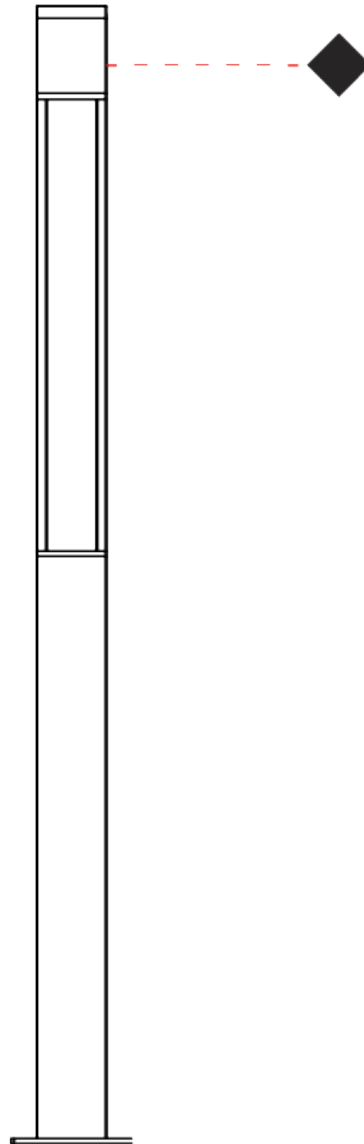

TETRA PARCO POST

E9B137-

PROJECT _____

TYPE _____

SPECIFIER _____

QUANTITY _____

DATE _____

E