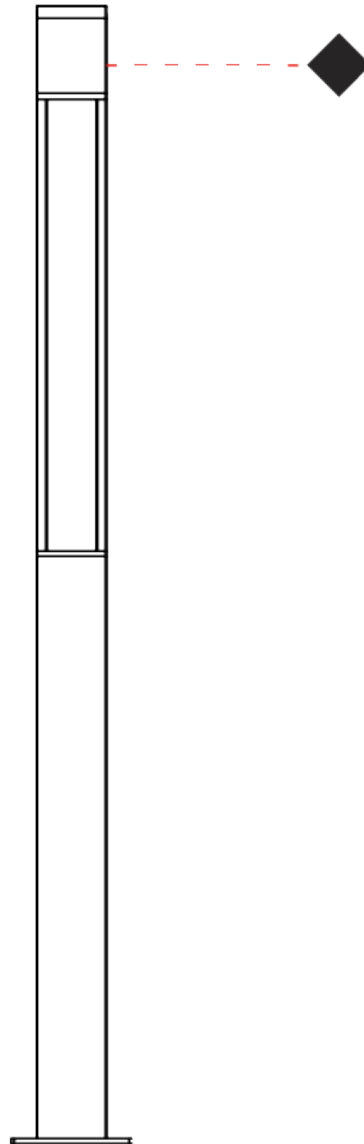

TETRA PARCO POST

E9B136-

PROJECT _____

TYPE _____

SPECIFIER _____

QUANTITY _____

DATE _____

E