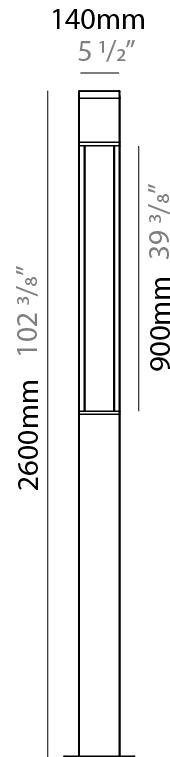

GENERAL

Series: Tetra
Subseries: Tetra Parco
Brand: Platek
Division: Exterior
Mounting Type: Post
Mounting Location: Above Ground
Subcategory: Pedestrian

PHYSICAL

Shape: Rectangle
Length (mm): 140
Length (in): 5 1/2
Width (mm): 140
Width (in): 5 1/2
Height (mm): 2600
Height (in): 102 3/8
Light Distribution: Direct
Screws: A4 stainless steel
Diffuser: Clear tempered glass
Fixture Finish: [BLK / WHI / GRY / COR / ANT / BRZ](#)
Fixture Material: Extruded Aluminum

ELECTRICAL

Lamp Type: LED
Input Wattage (W): 41
Total Output Wattage (W): 38
Dimming: Non-Dimming / Phase Dimming (120vac Only)
Driver Included: Yes
Driver Location: Integrated
Driver Type: Constant Current - 120 / 277Vac
Driver Class: Class 2
Input Voltage (V): 120 - 277
Constant Current (MA): 1050
Upon Request: (Not included - see components [IP65 or higher enclosure to be supplied by others]) Remote: 0-10Vdc dimming

LED

[Color Temperature (°K): 3000 / 4000](#)
Max. Delivered Lumen (lm): 2390 / 2485
Nominal Lumen (lm): 4900 / 5145
CRI: >80 CRI
Lamp Life (hrs): 60000

OPTICAL

RATINGS AND CERTIFICATIONS

Certified By: Certified for North American Standards
IP rating: IP65
IK Rating: IK10
Bug Rating: B1 U0 G1

PROJECT
TYPE
SPECIFIER
QUANTITY
DATE